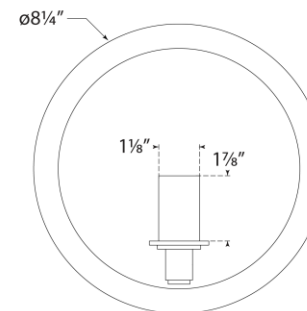

SPEC SHEET

Leeds Small Round Sconce

Item # CS 2605IVO

Designer: Christopher Spitzmiller

Height: 8.25"

Width: 8.25"

Extension: 3.75"

Backplate: 4.5" Round

Finishes: CGD, IVO, OSB, SHG

Socket: E12 Candelabra

Wattage: 40 C

Note: Reactive Ceramic Glazes Will Vary in Color and Texture

Top View

Front View

Side View