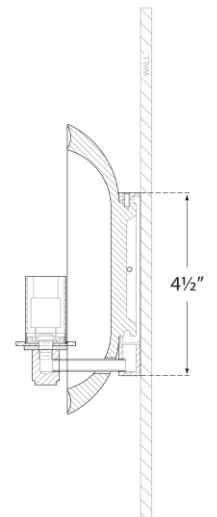

SPEC SHEET

Leeds Small Round Sconce

Item # CS 2605IVO

Designer: Christopher Spitzmiller

Height: 8.25"

Width: 8.25"

Extension: 3.75"

Backplate: 4.5" Round

Finishes: CGD, IVO, OSB, SHG

Socket: E12 Candelabra

Wattage: 40 C

Note: Reactive Ceramic Glazes Will Vary in Color and Texture

Top View

Front View

Side View