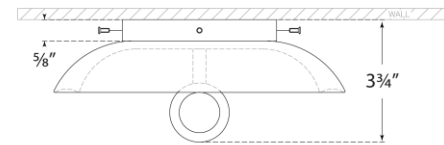

SPEC SHEET

Leeds Small Round Sconce

Item # CS 2605IVO

Designer: Christopher Spitzmiller

Height: 8.25"

Width: 8.25"

Extension: 3.75"

Backplate: 4.5" Round

Finishes: CGD, IVO, OSB, SHG

Socket: E12 Candelabra

Wattage: 40 C

Note: Reactive Ceramic Glazes Will Vary in Color and Texture

Top View

Front View

Side View